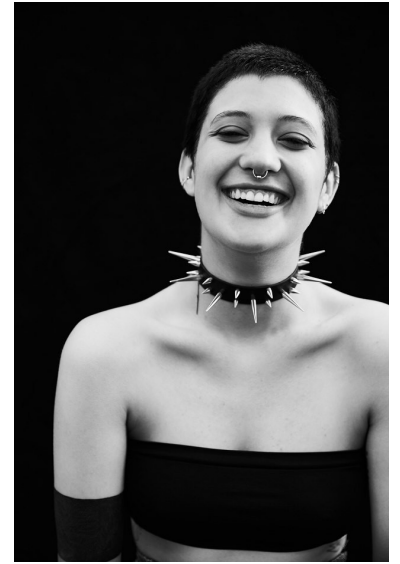

DARYEN RU

WE SPEAK

MODEL MANAGEMENT

HEIGHT 5'8" BUST 37" WAIST 30" HIPS 40" DRESS 6 US SHOE 9.5 US
HAIR DARK BROWN EYES BLUE/GREEN

276 5th Ave #704, New York, NY 10001
+1 917 274 7324 | info@wespeakmodels.com