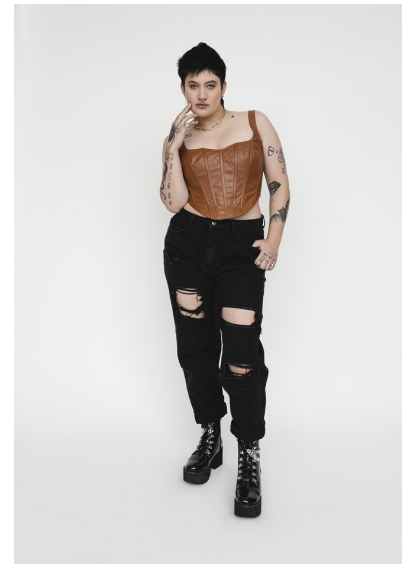

DARYEN RU

HEIGHT 5'8" BUST 39" WAIST 34" INSEAM 31" HIPS 44" DRESS 12 US  
SHOE 9.5 US HAIR DARK BROWN EYES BLUE/GREEN

276 5th Ave #704, New York, NY 10001  
+1 917 274 7324 | [info@wespeakmodels.com](mailto:info@wespeakmodels.com)