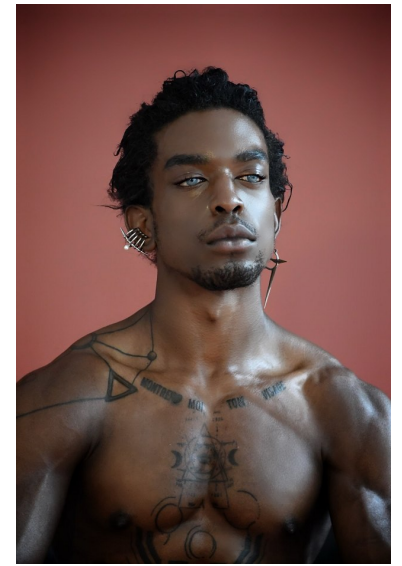

JONZU JONES

HEIGHT 5'11" CHEST 38" WAIST 27" INSEAM 30" COLLAR 15" SLEEVE 28"
SUIT 38" SUIT LENGTH R SHOE 10 US HAIR BLACK EYES BLUE

WE SPEAK

MODEL MANAGEMENT

276 5th Ave #704, New York, NY 10001
+1 917 274 7324 | info@wespeakmodels.com