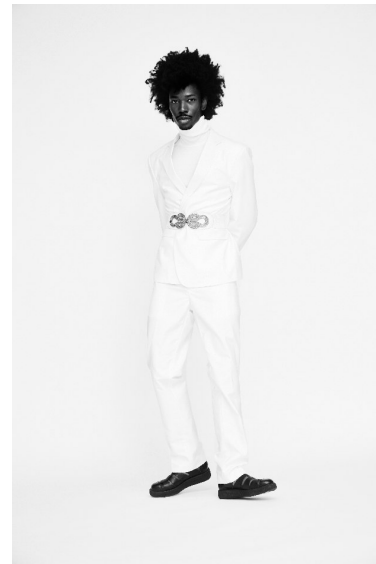

LZ GRANDERSON

WE SPEAK

MODEL MANAGEMENT

HEIGHT 6'1" CHEST 33.5" WAIST 29" INSEAM 35" COLLAR 15" SLEEVE 24.5"
SUIT 40" SUIT LENGTH L SHOE 11 US HAIR BLACK EYES BLACK

276 5th Ave #704, New York, NY 10001
+1 917 274 7324 | info@wespeakmodels.com