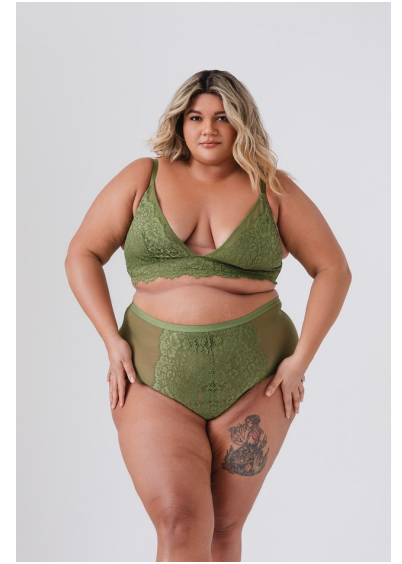

ANA LAURA

**WE SPEAK**

MODEL MANAGEMENT

HEIGHT 5'11" BUST 42" D WAIST 43" HIPS 55" DRESS 22 US SHOE 12 US  
HAIR BLONDE EYES BROWN

276 5th Ave #704, New York, NY 10001  
+1 917 274 7324 | [info@wespeakmodels.com](mailto:info@wespeakmodels.com)