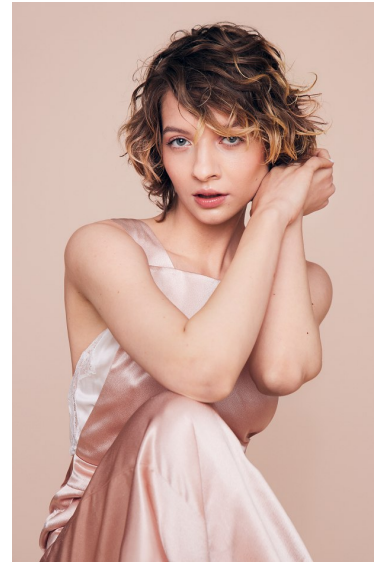

LARISSA BASEMAN

WE SPEAK

MODEL MANAGEMENT

HEIGHT 5'9" BUST 32" C WAIST 25" HIPS 35" DRESS 2 US SHOE 9.5 US
HAIR DIRTY BLONDE EYES GREEN

276 5th Ave #704, New York, NY 10001
+1 917 274 7324 | info@wespeakmodels.com