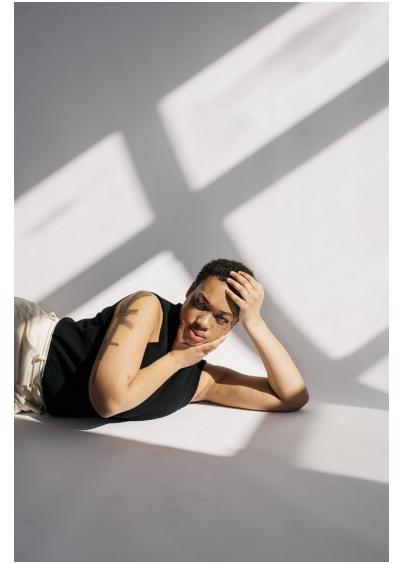

NICOLE SADIIE

WE SPEAK

MODEL MANAGEMENT

HEIGHT 5'6.5" BUST 42" D WAIST 26.5" HIPS 40" DRESS 8-10 US SHOE 9.5 US
HAIR BROWN EYES GREEN

276 5th Ave #704, New York, NY 10001
+1 917 274 7324 | info@wespeakmodels.com