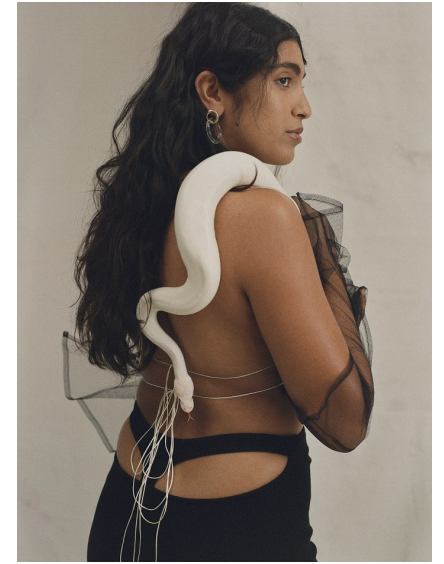

NOURI HASSAN

WE SPEAK

MODEL MANAGEMENT

HEIGHT 5'8" BUST 36" DD WAIST 29.5" HIPS 41" DRESS 6-8 US SHOE 8.5 US
HAIR BLACK EYES BROWN

276 5th Ave #704, New York, NY 10001
+1 917 274 7324 | info@wespeakmodels.com