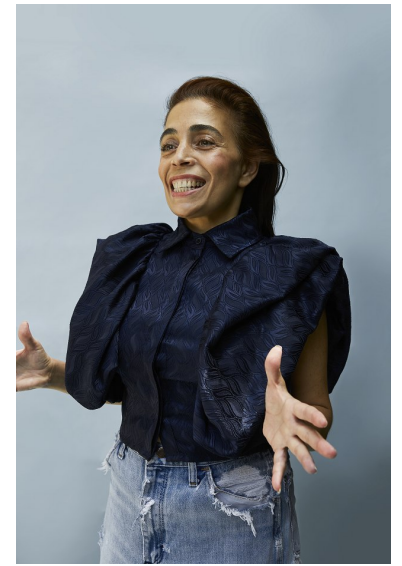

MARIA HADJIDEMETRIOU

WE SPEAK

MODEL MANAGEMENT

HEIGHT 5'3" BUST 36" C WAIST 26" HIPS 34" DRESS 4 US SHOE 6 US
HAIR BROWN EYES BROWN

276 5th Ave #704, New York, NY 10001
+1 917 274 7324 | info@wespeakmodels.com