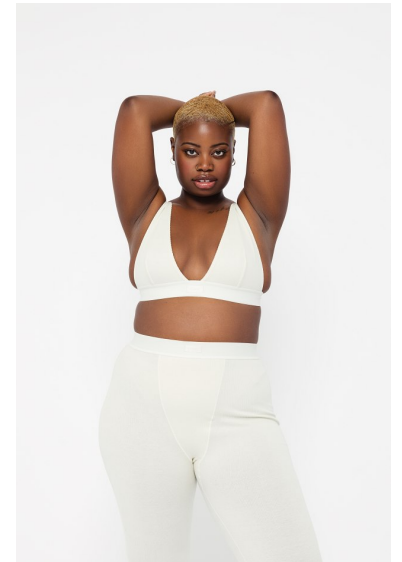

SHANNUN LAROSE

WE SPEAK

MODEL MANAGEMENT

HEIGHT 5'8" BUST 36" C WAIST 40" HIPS 47" DRESS 12 US SHOE 9 US
HAIR BLACK EYES BROWN

276 5th Ave #704, New York, NY 10001
+1 917 274 7324 | info@wespeakmodels.com