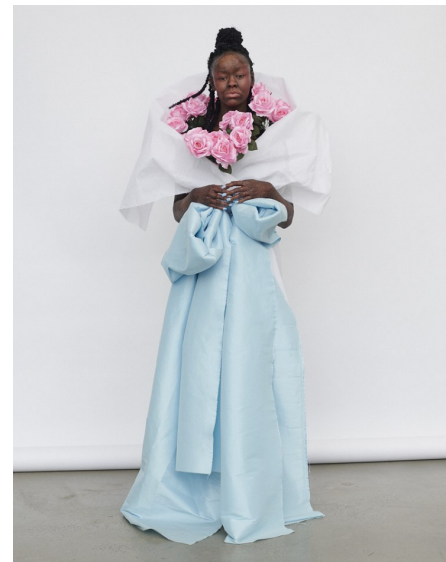

JEYZA GARY

WE SPEAK

MODEL MANAGEMENT

HEIGHT 6'0" BUST 32" D WAIST 26" HIPS 28" DRESS 6 US SHOE 8 US
HAIR BLACK EYES BROWN

276 5th Ave #704, New York, NY 10001
+1 917 274 7324 | info@wespeakmodels.com