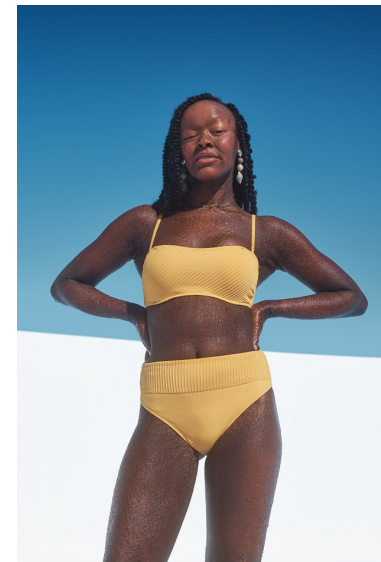

JEYZA GARY

WE SPEAK

MODEL MANAGEMENT

HEIGHT 6'0" BUST 32" D WAIST 26" HIPS 28" DRESS 6 US SHOE 8 US
HAIR BLACK EYES BROWN

276 5th Ave #704, New York, NY 10001
+1 917 274 7324 | info@wespeakmodels.com