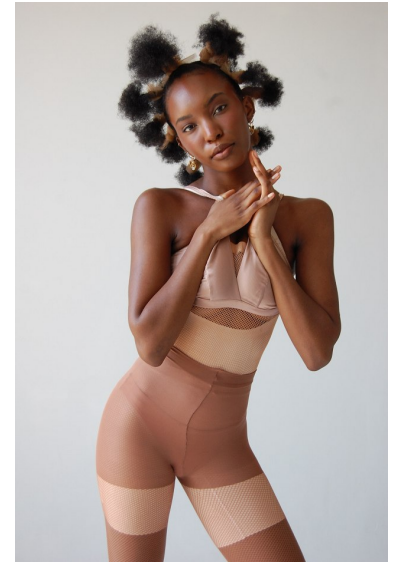

ANZIE DASABE

HEIGHT 5'9.5" BUST 34" C WAIST 23.5" HIPS 35" DRESS 2-4 US SHOE 9.5 US

276 5th Ave #704, New York, NY 10001
+1 917 274 7324 | info@wespeakmodels.com

WE SPEAK

MODEL MANAGEMENT