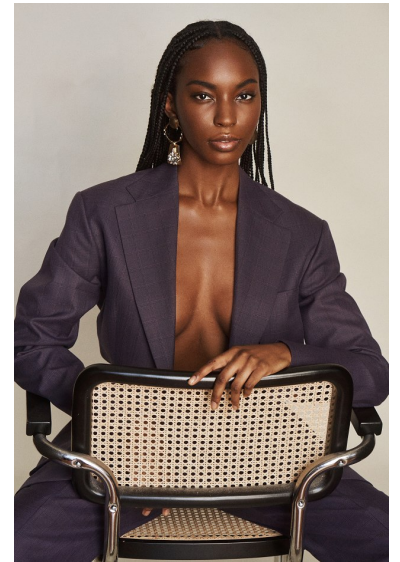

ANZIE DASABE

HEIGHT 5'9.5" BUST 34" C WAIST 23.5" HIPS 35" DRESS 2-4 US SHOE 9.5 US

276 5th Ave #704, New York, NY 10001
+1 917 274 7324 | info@wespeakmodels.com

WE SPEAK

MODEL MANAGEMENT