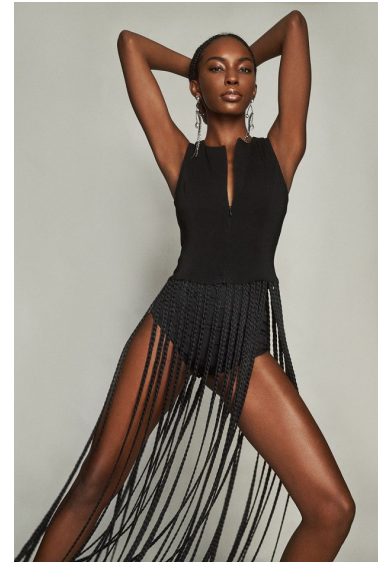

ANZIE DASABE

HEIGHT 5'9.5" BUST 34" C WAIST 23.5" HIPS 35" DRESS 2-4 US SHOE 9.5 US

276 5th Ave #704, New York, NY 10001
+1 917 274 7324 | info@wespeakmodels.com

WE SPEAK

MODEL MANAGEMENT