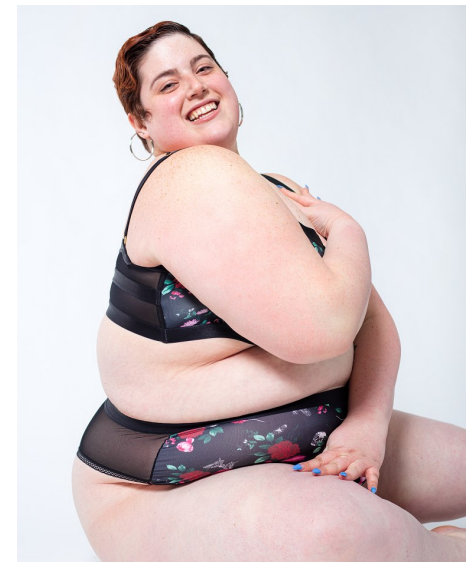

SHAY NEARY

# WE SPEAK

MODEL MANAGEMENT

HEIGHT 6'0" BUST 55" C WAIST 48" HIPS 58" DRESS 26 US SHOE 13 US  
HAIR BRUNETTE EYES BROWN

276 5th Ave #704, New York, NY 10001  
+1 917 274 7324 | [info@wespeakmodels.com](mailto:info@wespeakmodels.com)