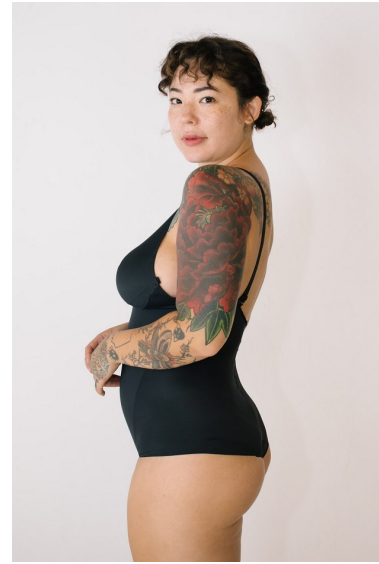

JJANGA HORNE

HEIGHT 5'9" BUST 41" DD WAIST 31" HIPS 40" DRESS 10-12 US SHOE 9 US
TOP L BOTTOM XL HAIR DARK BROWN EYES BROWN

276 5th Ave #704, New York, NY 10001
+1 917 274 7324 | info@wespeakmodels.com

WE SPEAK