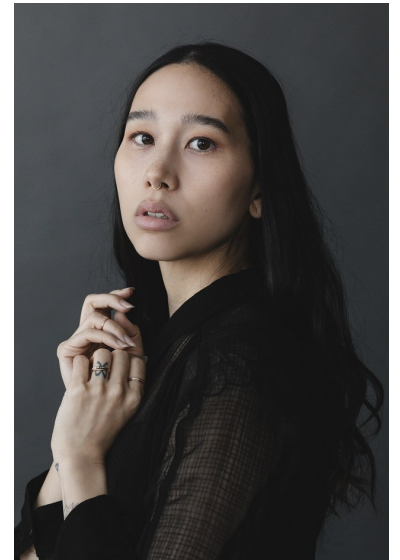

AMANDA LYNN KIM

WE SPEAK

MODEL MANAGEMENT

HEIGHT 5'7.5" BUST 33" A WAIST 27.5" HIPS 38.5" DRESS 4-6 US SHOE 8 US
HAIR DARK BROWN EYES BROWN

276 5th Ave #704, New York, NY 10001
+1 917 274 7324 | info@wespeakmodels.com