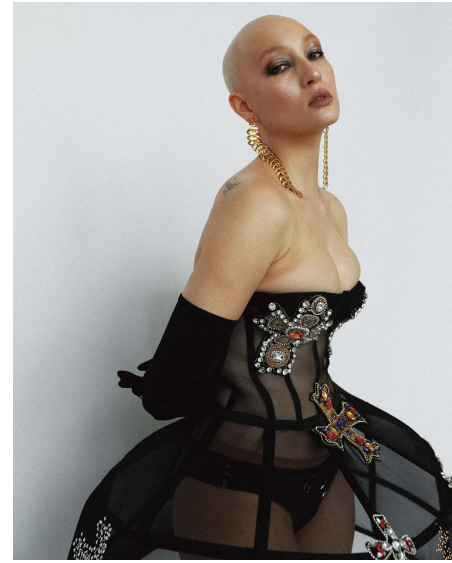

JEANA TURNER

HEIGHT 5'7" BUST 36" C WAIST 26" HIPS 36" DRESS 2 US SHOE 7 US TOP M  
BOTTOM M HAIR BALD EYES GREEN

276 5th Ave #704, New York, NY 10001  
+1 917 274 7324 | info@wespeakmodels.com

**WE SPEAK**