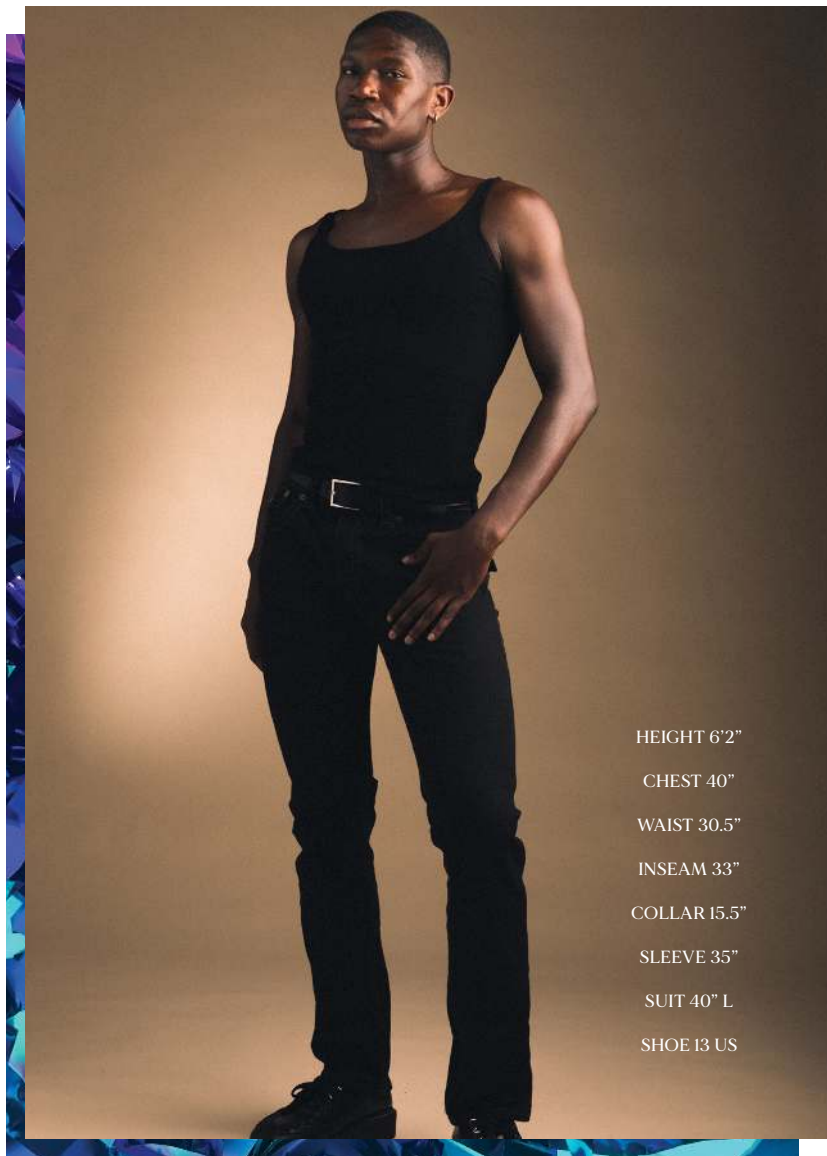

WE SPEAK
MODEL MANAGEMENT

Brian

evolve@wespeakmodels.com +1 917.274.7324

Brian Onuorah

he/him

HEIGHT 6'2"
CHEST 40"
WAIST 30.5"
INSEAM 33"
COLLAR 15.5"
SLEEVE 35"
SUIT 40" L
SHOE 13 US