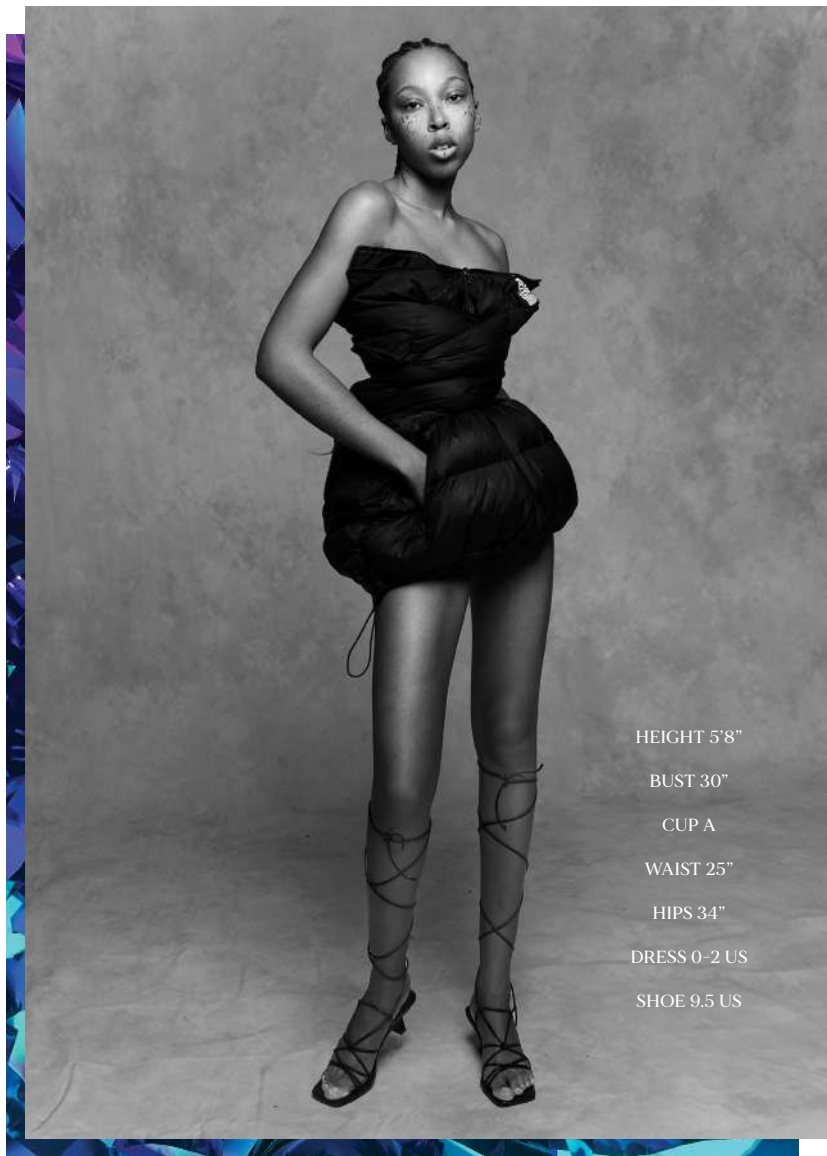

WE SPEAK
MODEL MANAGEMENT

Amira

evolve@wespeakmodels.com +1 917.274.7324

Amira Natanne

she/her

HEIGHT 5'8"

BUST 30"

CUP A

WAIST 25"

HIPS 34"

DRESS 0-2 US

SHOE 9.5 US