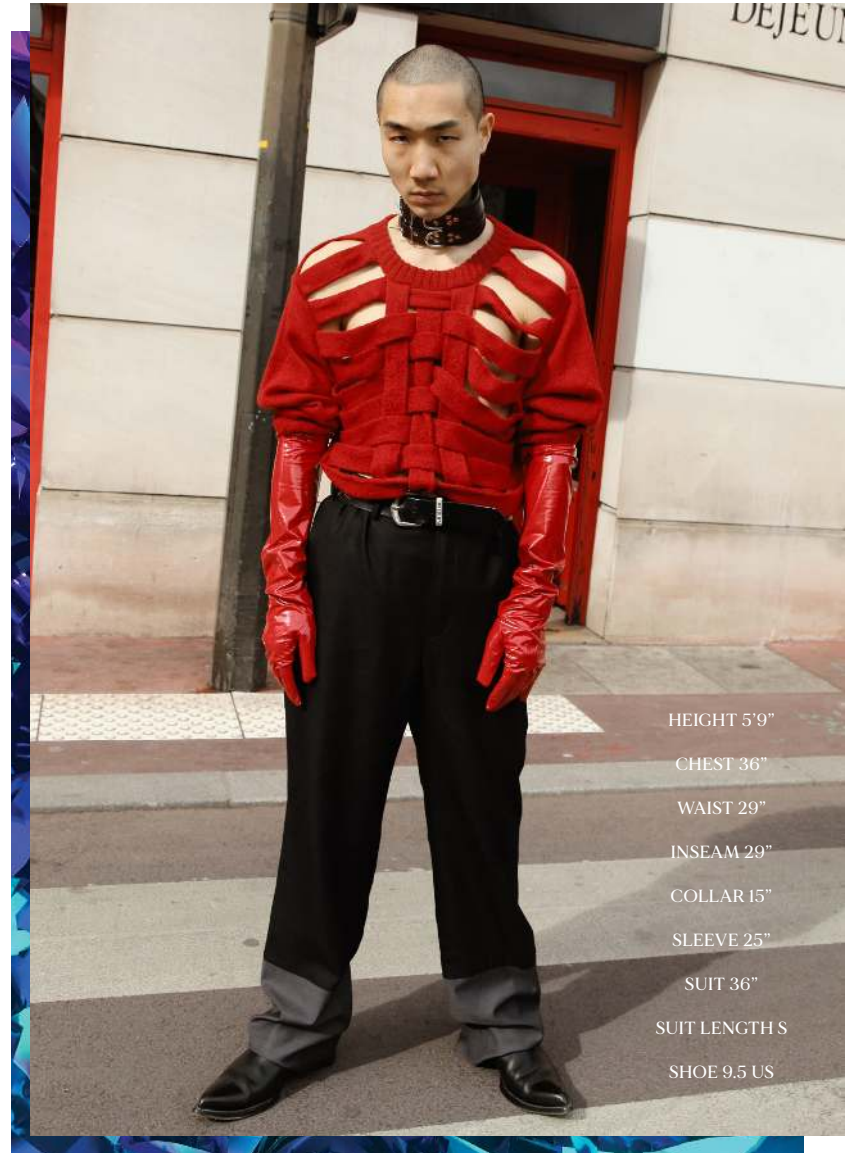

WE SPEAK
MODEL MANAGEMENT

Kevin

evolve@wespeakmodels.com 1917.274.7324

Kevin Kim

he/they

HEIGHT 5'9"
CHEST 36"
WAIST 29"
INSEAM 29"
COLLAR 15"
SLEEVE 25"
SUIT 36"
SUIT LENGTH S
SHOE 9.5 US