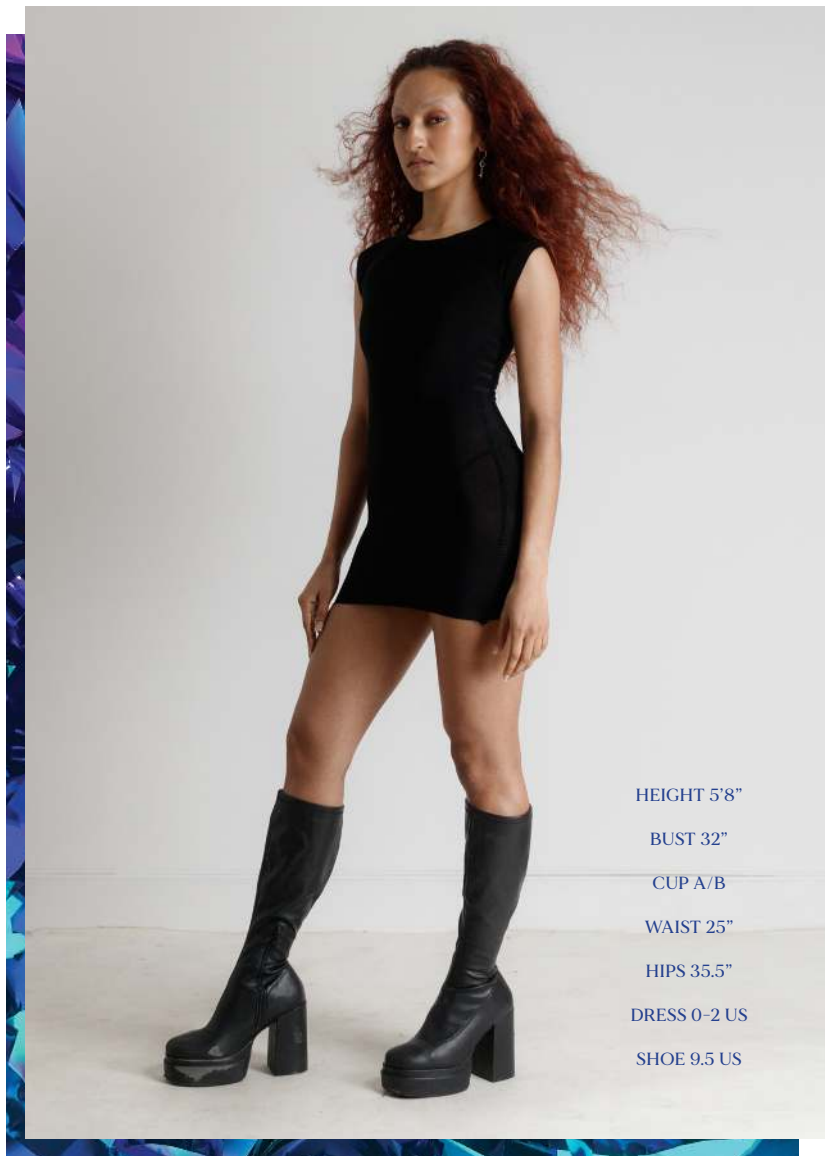

DRESS 6-8 US

SHOE 7 US

WE SPEAK
MODEL MANAGEMENT

Pooja

evolve@wespeakmodels.com +1 917.274.7324

Pooja-Accamma

she/her

HEIGHT 5'8"