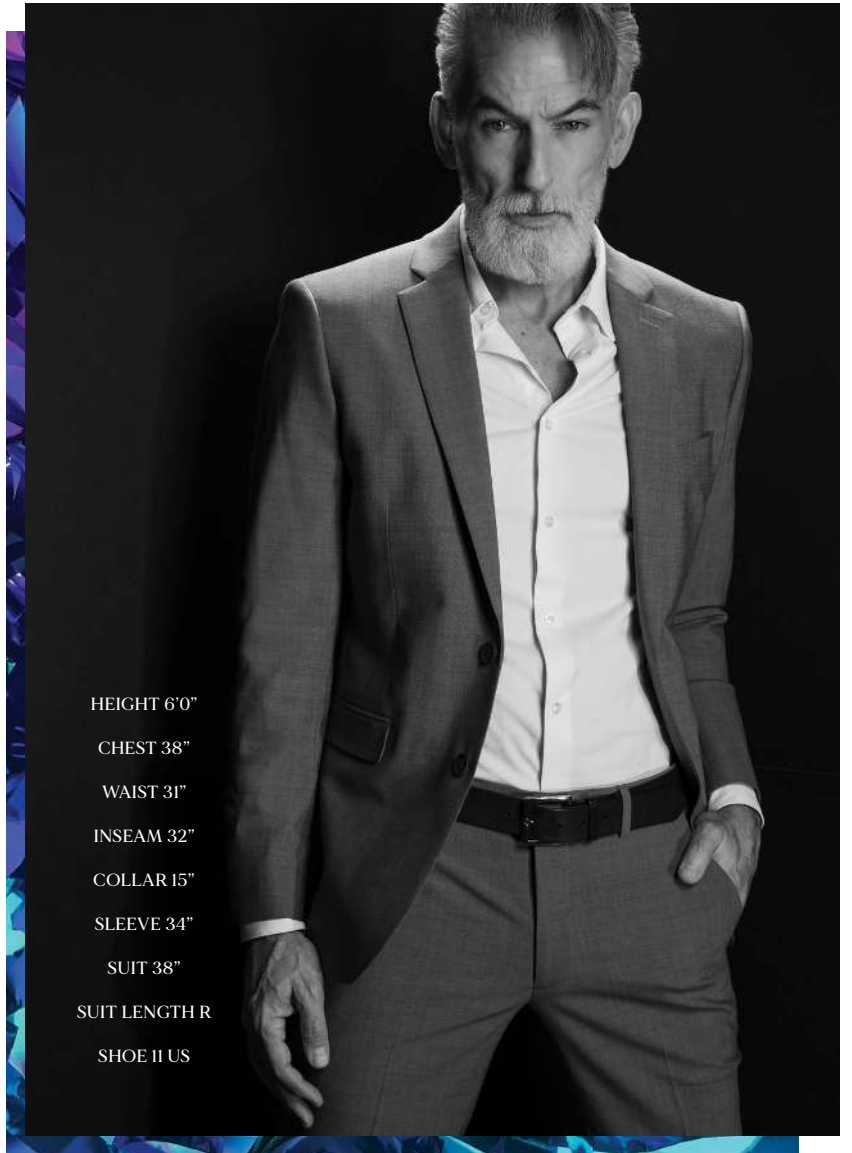

WE SPEAK
MODEL MANAGEMENT

David

evolve@wespeakmodels.com +1 917.274.7324

David Hand

he/him

HEIGHT 6'0"

CHEST 38"

WAIST 31"

INSEAM 32"

COLLAR 15"

SLEEVE 34"

SUIT 38"

SUIT LENGTH R

SHOE 11 US