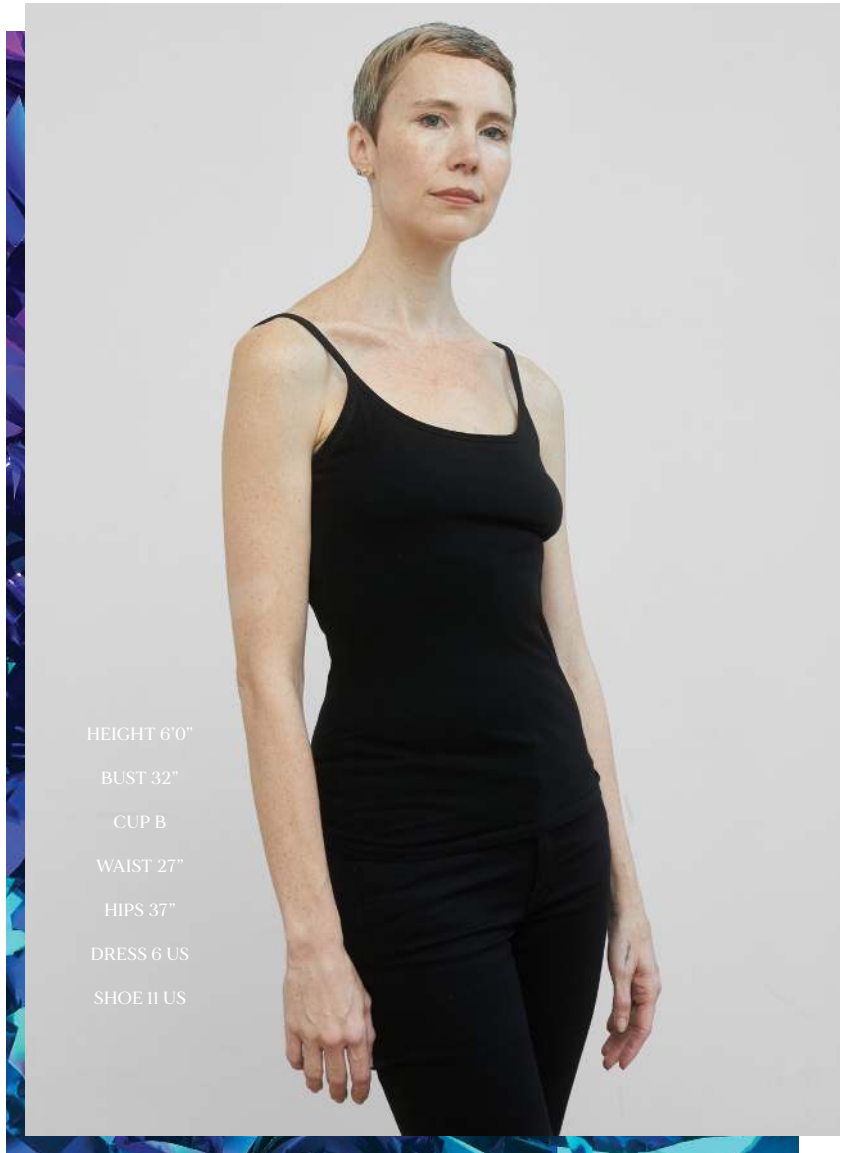

she/her

HEIGHT 6'0"

BUST 32"

CUP B

WAIST 27"

HIPS 37"

DRESS 6 US

SHOE 11 US