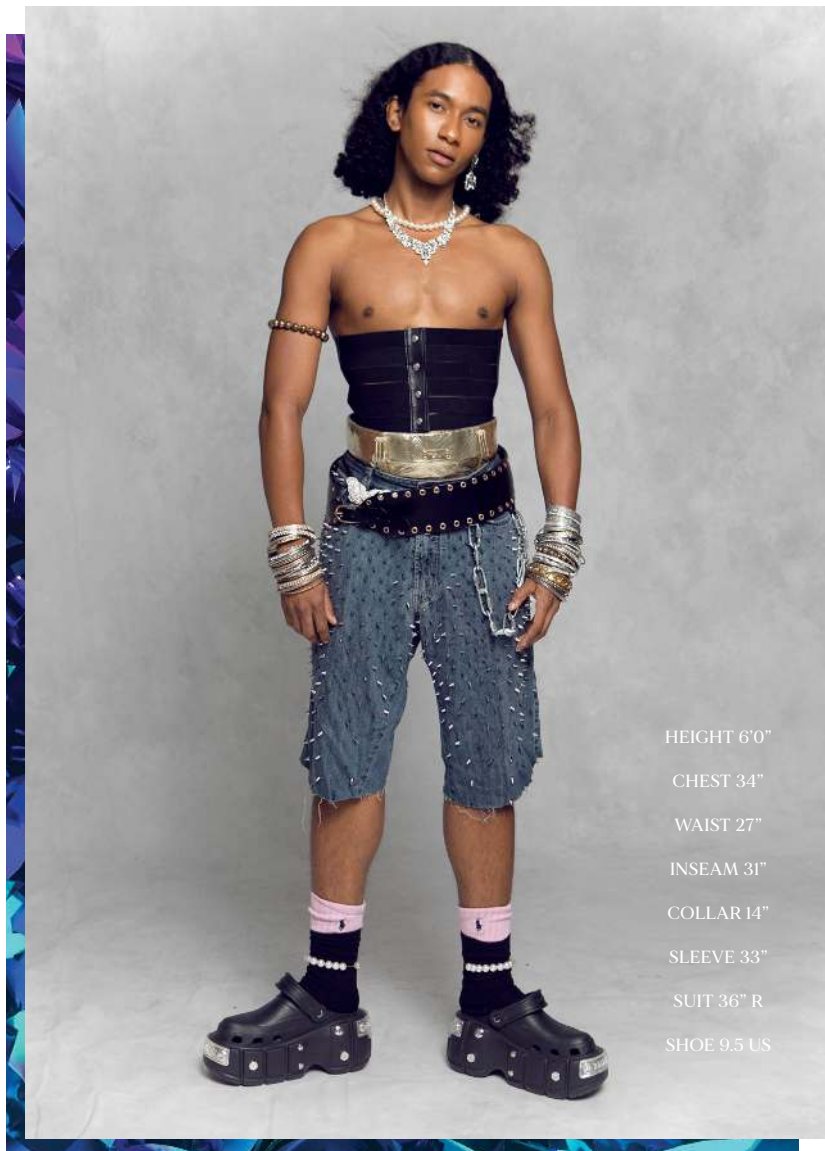

Brian Onuorah

he/him

HEIGHT 6'2"
CHEST 40"
WAIST 30.5"
INSEAM 33"
COLLAR 15.5"
SLEEVE 35"
SUIT 40" L
SHOE 13 US

WE SPEAK
MODEL MANAGEMENT

DeAndre

evolve@wespeakmodels.com +1917.274.7324

DeAndre Bennett

he/him