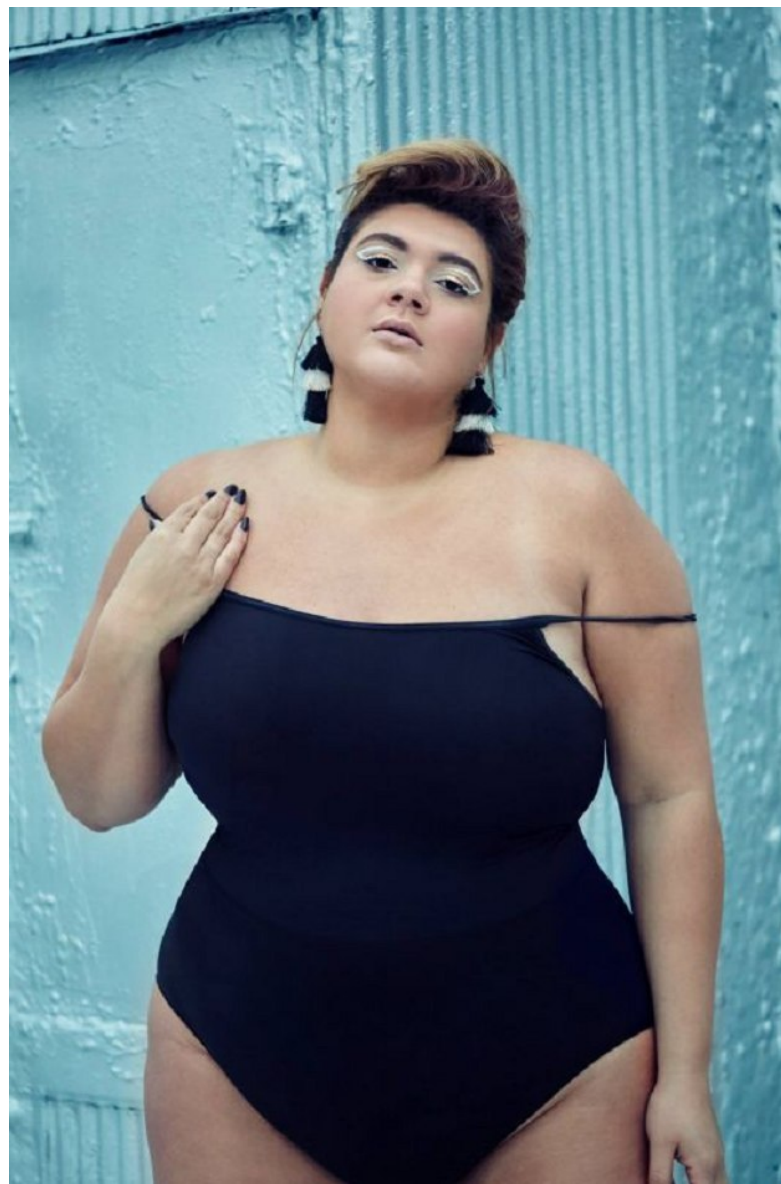

WE SPEAK

MODEL MANAGEMENT

ANA LAURA

HEIGHT 5'11" BUST 42" D WAIST 43" HIPS 55" DRESS 22 US SHOE 12 US HAIR BLONDE EYES BROWN

WE SPEAK

MODEL MANAGEMENT

ANA LAURA

HEIGHT 5'11" BUST 42" D WAIST 43" HIPS 55" DRESS 22 US SHOE 12 US HAIR BLONDE EYES BROWN

WE SPEAK

MODEL MANAGEMENT

ANA LAURA

HEIGHT 5'11" BUST 42" D WAIST 43" HIPS 55" DRESS 22 US SHOE 12 US HAIR BLONDE EYES BROWN