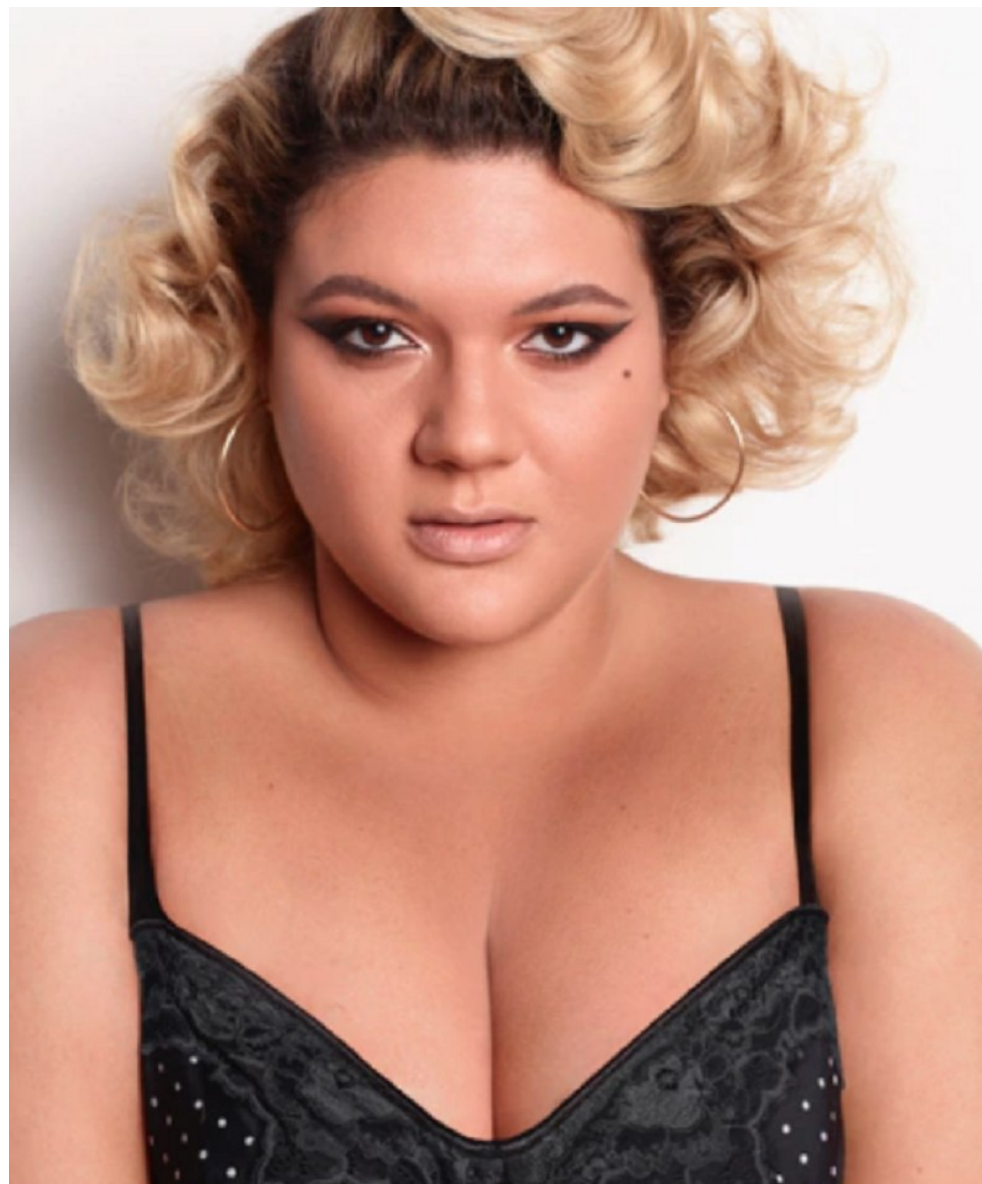

WE SPEAK

MODEL MANAGEMENT

ANA LAURA

HEIGHT 5'11" BUST 42" D WAIST 43" HIPS 55" DRESS 22 US SHOE 12 US HAIR BLONDE EYES BROWN

WE SPEAK

MODEL MANAGEMENT

ANA LAURA

HEIGHT 5'11" BUST 42" D WAIST 43" HIPS 55" DRESS 22 US SHOE 12 US HAIR BLONDE EYES BROWN