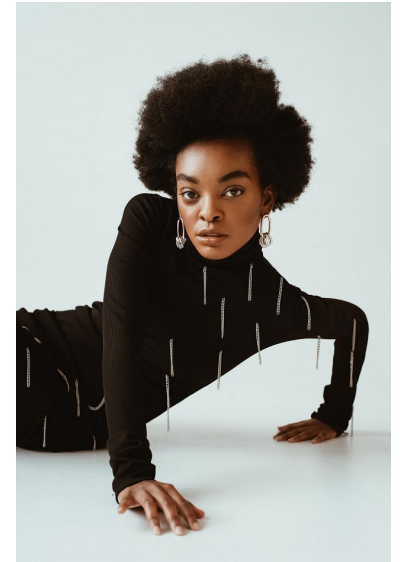

DANAÉ REID

# WE SPEAK

MODEL MANAGEMENT

HEIGHT 5'2" BUST 32" A WAIST 25" HIPS 34" DRESS 0 US SHOE 6 US  
HAIR BLACK EYES BROWN

276 5th Ave #704, New York, NY 10001  
+1 917 274 7324 | [info@wespeakmodels.com](mailto:info@wespeakmodels.com)