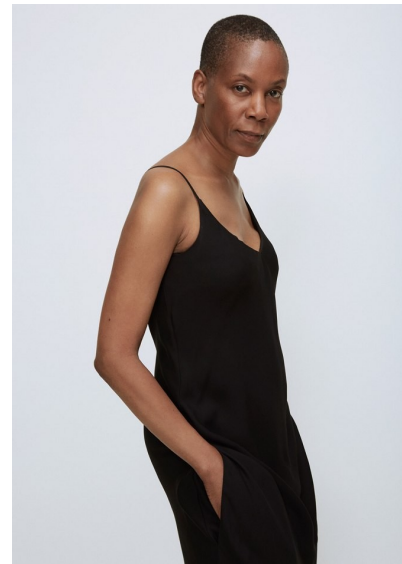

ERIKA BELLE

HEIGHT 5'7" BUST 33" B WAIST 27" HIPS 35" DRESS 4 US SHOE 9 US

276 5th Ave #704, New York, NY 10001

+1 917 274 7324 | info@wespeakmodels.com

WE SPEAK

MODEL MANAGEMENT