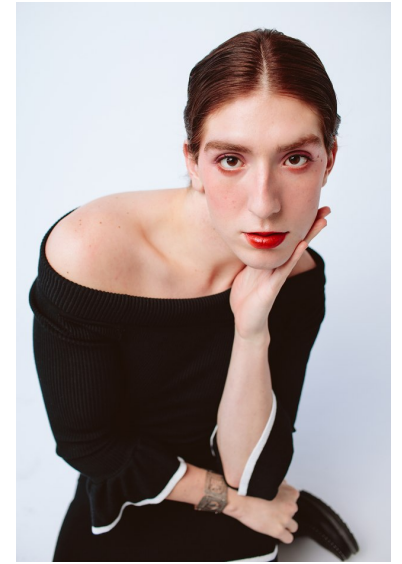

JAZMINE SHEPARD

WE SPEAK

MODEL MANAGEMENT

HEIGHT 6'0" BUST 40" A/B WAIST 35" HIPS 40" DRESS 14-16 US SHOE 14 US
HAIR BRUNETTE EYES BROWN

276 5th Ave #704, New York, NY 10001
+1 917 274 7324 | info@wespeakmodels.com