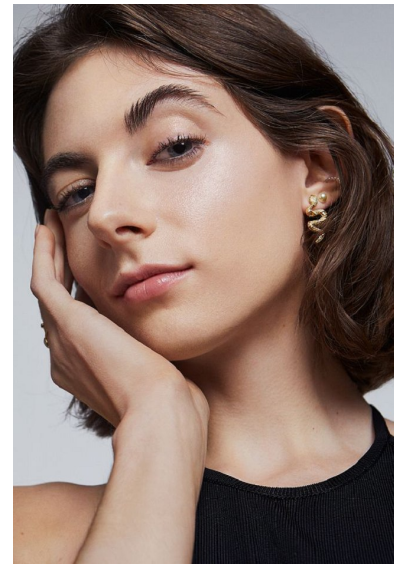

BRI SCALESSE

HEIGHT 5'0" BUST 30" A/B WAIST 24.5" HIPS 28" DRESS 0-2 US SHOE 6 US
HAIR BRUNETTE EYES BLUE

276 5th Ave #704, New York, NY 10001
+1 917 274 7324 | info@wespeakmodels.com

WE SPEAK

MODEL MANAGEMENT