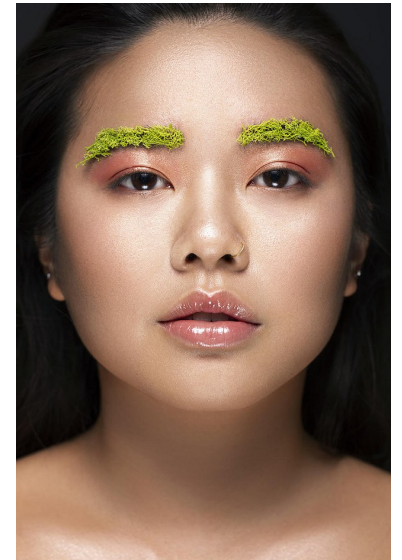

KAMILA HOE

HEIGHT 5'4" BUST 42" D WAIST 33" HIPS 42" DRESS 10 US SHOE 8 US
HAIR DARK BROWN EYES BROWN

276 5th Ave #704, New York, NY 10001
+1 917 274 7324 | info@wespeakmodels.com

WE SPEAK

MODEL MANAGEMENT