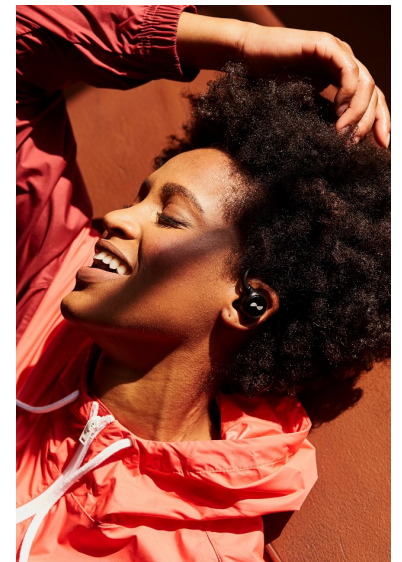

ZOYA YASEKA

HEIGHT 5'7" BUST 34" B WAIST 27" HIPS 35" DRESS 2 US SHOE 7.5 US
HAIR BROWN EYES BROWN

WE SPEAK

MODEL MANAGEMENT

276 5th Ave #704, New York, NY 10001
+1 917 274 7324 | info@wespeakmodels.com