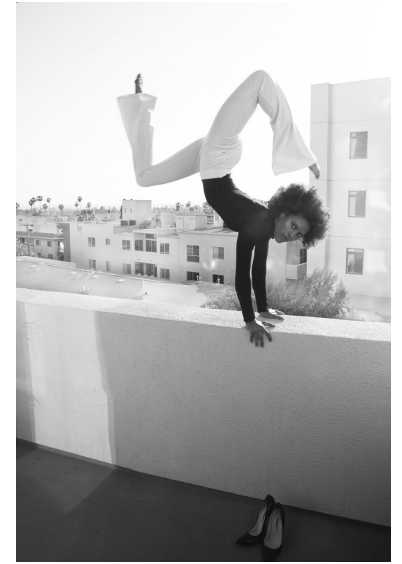

ZOYA YASEKA

HEIGHT 5'7" BUST 33" B WAIST 26" HIPS 34" DRESS 2 US SHOE 7.5 US  
HAIR BROWN EYES BROWN

276 5th Ave #704, New York, NY 10001  
+1 917 274 7324 | [info@wespeakmodels.com](mailto:info@wespeakmodels.com)