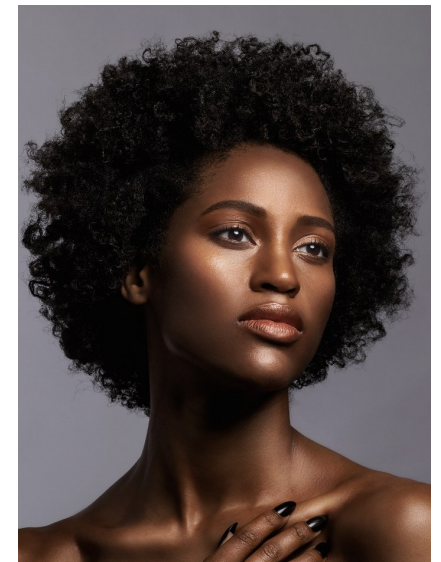

ZOYA YASEKA

HEIGHT 5'7" BUST 33" B WAIST 26" HIPS 34" DRESS 2 US SHOE 7.5 US  
HAIR BROWN EYES BROWN

276 5th Ave #704, New York, NY 10001  
+1 917 274 7324 | [info@wespeakmodels.com](mailto:info@wespeakmodels.com)