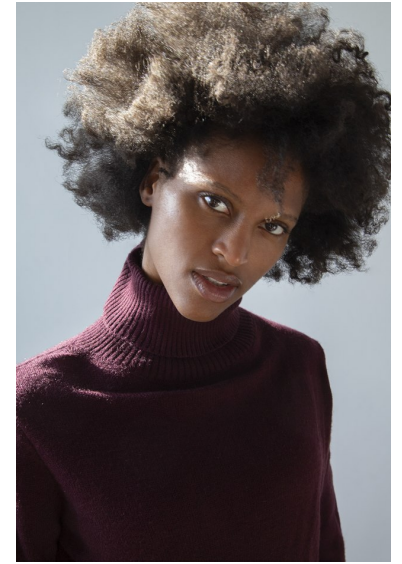

ZOYA YASEKA

HEIGHT 5'7" BUST 34" B WAIST 27" HIPS 35" DRESS 2 US SHOE 7.5 US
HAIR BROWN EYES BROWN

WE SPEAK

MODEL MANAGEMENT

276 5th Ave #704, New York, NY 10001
+1 917 274 7324 | info@wespeakmodels.com