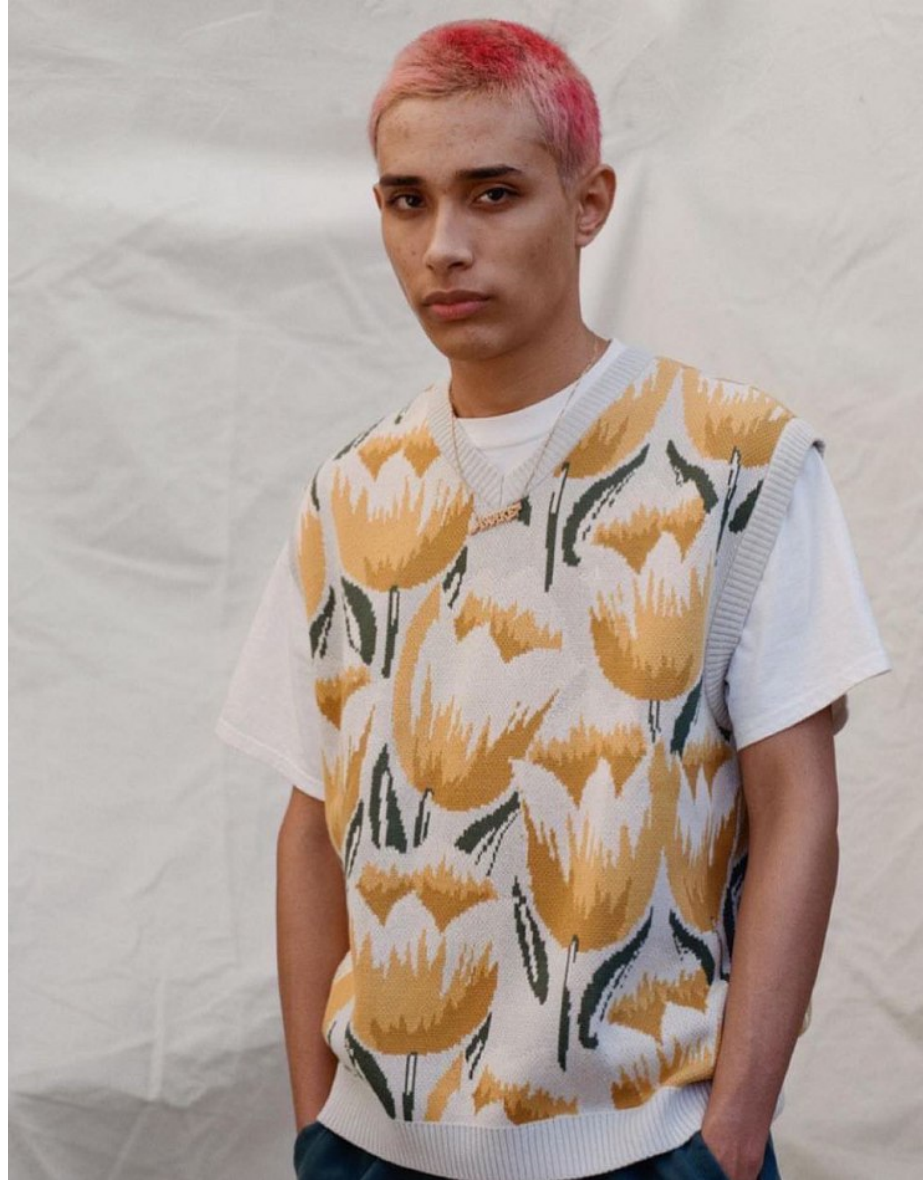

WE SPEAK

MODEL MANAGEMENT

DYLAN

HEIGHT 5'9" CHEST 31" WAIST 26" INSEAM 30" COLLAR 13.5" SLEEVE 24.5" SUIT 30.5" SUIT LENGTH R SHOE 10 US TOP S BOTTOM M HAIR BROWN EYES BROWN